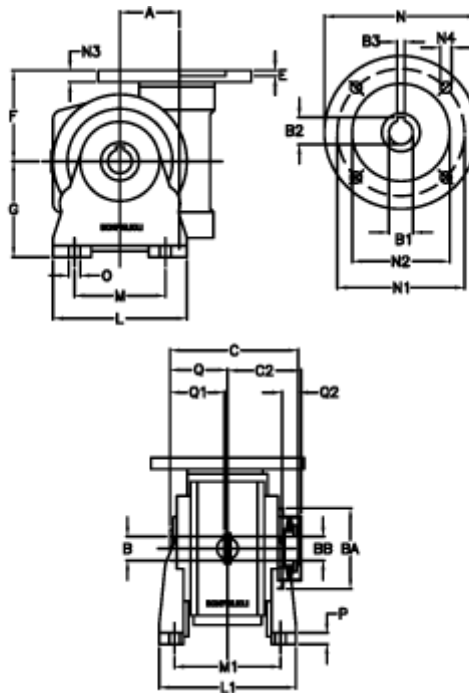

Article number: 390204907032216  
 Description: Worm Gear with Torque Limiter  
 VF 49-L1-V-70 P63B5

## Measures

a	= 49.50	C2	= 63,5	M1	= 98.5	Q	= 51.0
B	= 25	Description	= VF 49V-xx-63B5	N	= 140	Q1	= 41
B1 E7	= 11	E	= 3.0	N1	= 115	Q2	= 15
B2	= 12.8	F	= 70	N2	= 95		
B3 H9	= 4	g	= 82	N3	= 10.5		
BA	= 63	L	= 110	N4	= 9,5		
BB H7	= 14	L1	= 124.0	O	= 8.5		
C	= 105	m	= 63	P	= 12		